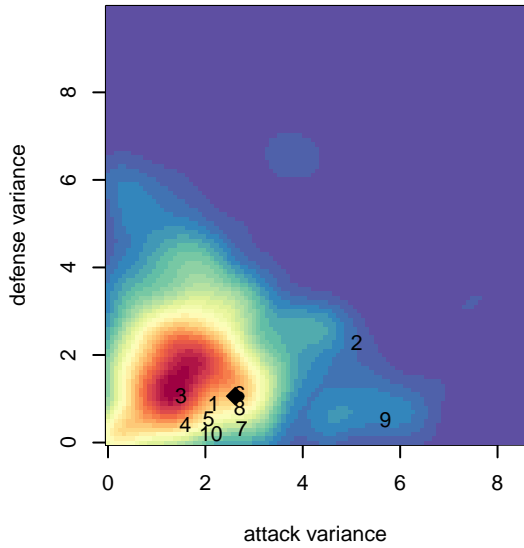

Pacific FC Fire B02

Pacific FC
 Battle Ground, WA
 B02 total strength=1202
 attack=3.34 defense=4.87
 fall league = PSPL Classic 2 U15
 spr league = Win OYS B02 Div 1 Yellow

alt names used:
 Pacific FC B02 Fire
 PACIFIC FC FIRE B02
 Pacific FC 02 Fire
 Pacific FC B02 Fire
 PACIFIC FC 02 FIRE (WA)

Venues played:
 2016 KITG BU15 Red
 2016 Mt Hood Challenge U15 Silver/Bronze
 2016 PSPL Classic 2 U15
 2016 Win OYS B02 Division 1 Yellow
 2016 WA Cup HS Bronze U15

Pacific FC Fire B02
 Dots are actual minus expected GF (blue circles) and GA (red triangles).
 Blue line is smoothed change in attack strength. Red is smoothed change in defense strength.

**attack and defense variance (black dot)
relative to other teams
and top 10 in region**

**attack and defense rating
relative to others at age
and all opponents in last 13 months**

Performance relative to 13 month average