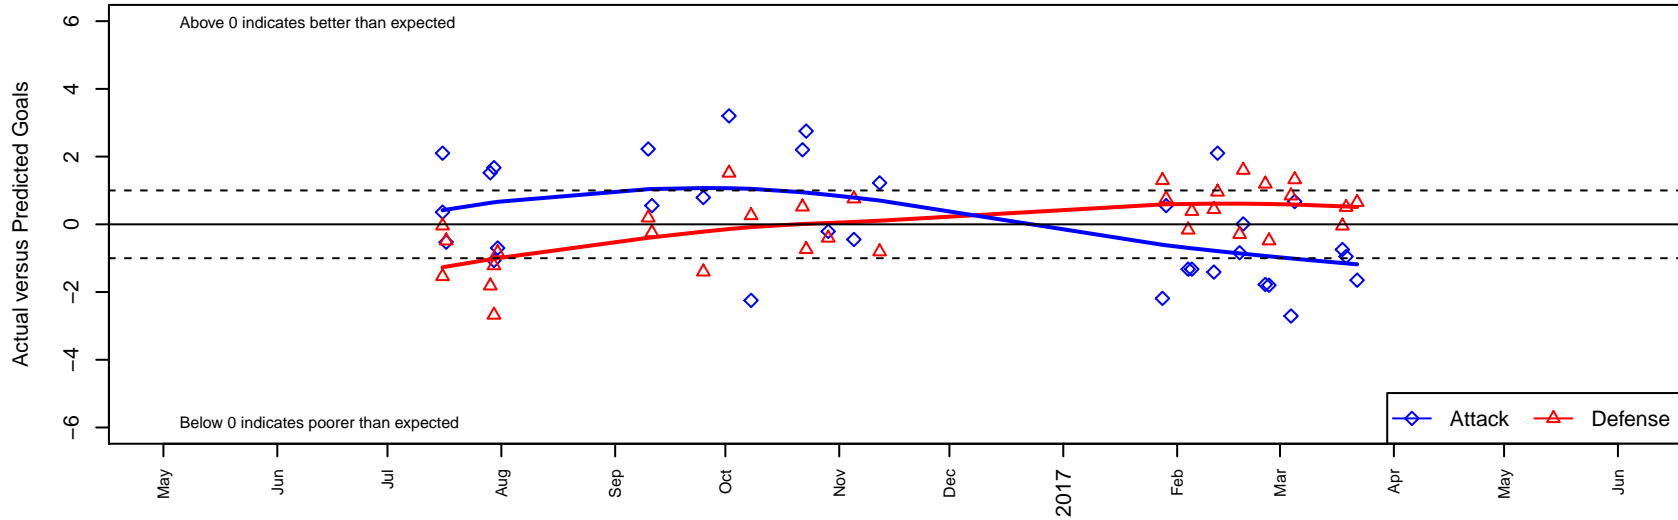

Pacific FC Fire B02

Pacific FC
 Battle Ground, WA
 B02 total strength=1202
 attack=3.34 defense=4.87
 fall league = PSPL Classic 2 U15
 spr league = Win OYS B02 Div 1 Yellow

alt names used:
 Pacific FC B02 Fire
 PACIFIC FC FIRE B02
 Pacific FC 02 Fire
 Pacific FC B02 Fire
 PACIFIC FC 02 FIRE (WA)

Venues played:
 2016 KITG BU15 Red
 2016 Mt Hood Challenge U15 Silver/Bronze
 2016 PSPL Classic 2 U15
 2016 Win OYS B02 Division 1 Yellow
 2016 WA Cup HS Bronze U15

Pacific FC Fire B02
 Dots are actual minus expected GF (blue circles) and GA (red triangles).
 Blue line is smoothed change in attack strength. Red is smoothed change in defense strength.

**attack and defense variance (black dot)
relative to other teams
and top 10 in region**

**attack and defense rating
relative to others at age
and all opponents in last 13 months**

Performance relative to 13 month average