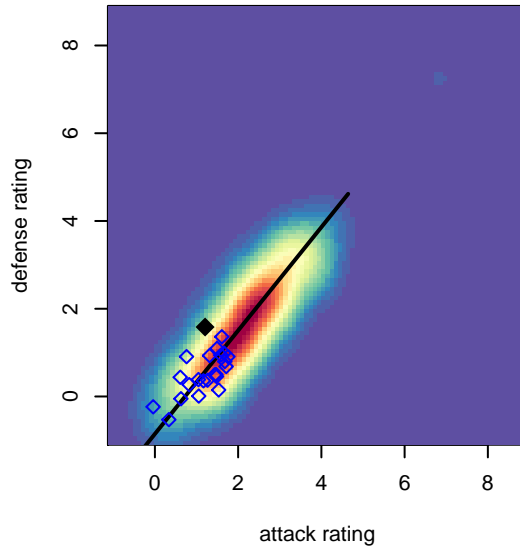

Pacific FC Fire B02

Pacific FC
 Battle Ground, WA
 B02 total strength=1202
 attack=3.34 defense=4.87
 fall league = PSPL Classic 2 U15
 spr league = Win OYS B02 Div 1 Yellow

alt names used:
 Pacific FC B02 Fire
 PACIFIC FC FIRE B02
 Pacific FC 02 Fire
 Pacific FC B02 Fire
 PACIFIC FC 02 FIRE (WA)

Venues played:
 2016 KITG BU15 Red
 2016 Mt Hood Challenge U15 Silver/Bronze
 2016 PSPL Classic 2 U15
 2016 Win OYS B02 Division 1 Yellow
 2016 WA Cup HS Bronze U15

Pacific FC Fire B02
 Dots are actual minus expected GF (blue circles) and GA (red triangles).
 Blue line is smoothed change in attack strength. Red is smoothed change in defense strength.

**attack and defense variance (black dot)
relative to other teams
and top 10 in region**

**attack and defense rating
relative to others at age
and all opponents in last 13 months**

Performance relative to 13 month average