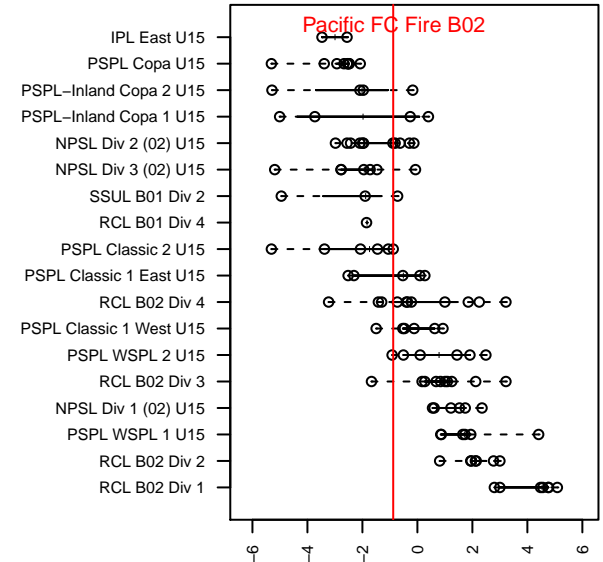

Pacific FC Fire B02

Pacific FC
 Battle Ground, WA
 B02 total strength=1202
 attack=3.34 defense=4.87
 fall league = PSPL Classic 2 U15
 spr league = Win OYS B02 Div 1 Yellow

alt names used:
 Pacific FC B02 Fire
 PACIFIC FC FIRE B02
 Pacific FC 02 Fire
 Pacific FC B02 Fire
 PACIFIC FC 02 FIRE (WA)

Venues played:
 2016 KITG BU15 Red
 2016 Mt Hood Challenge U15 Silver/Bronze
 2016 PSPL Classic 2 U15
 2016 Win OYS B02 Division 1 Yellow
 2016 WA Cup HS Bronze U15

Pacific FC Fire B02
 Dots are actual minus expected GF (blue circles) and GA (red triangles).
 Blue line is smoothed change in attack strength. Red is smoothed change in defense strength.

**attack and defense variance (black dot)
relative to other teams
and top 10 in region**

**attack and defense rating
relative to others at age
and all opponents in last 13 months**

Performance relative to 13 month average